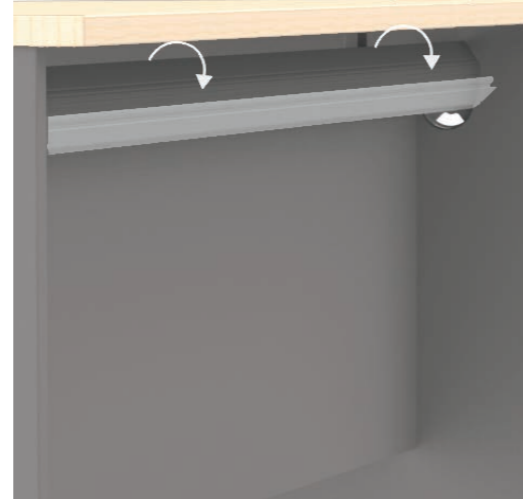

Line up alongside
reception

Welcome layout is truly support and greets visitors- openly communicated in business discussion.

Features

Intelligent split-wiring raceway

Intelligent raceway for 600mm. depth top, with split channel for electrical wires and communication cables, helps in reducing scramble of signals-installed behind the modesty.

Intelligent flipable raceway

Intelligent raceway for 750 and 800mm. depth tops, flip to access and manage from outside-installed at front of modesty; quick and easy to connect or disconnect all wires and cables.

Suspended pedestal

Suspended pedestal options are given - 2 or 3 drawers on left or right are selectable for 750 and 800mm. depth tops. Double suspended pedestals can be ordered for 1600 and 1800mm. width tops only.