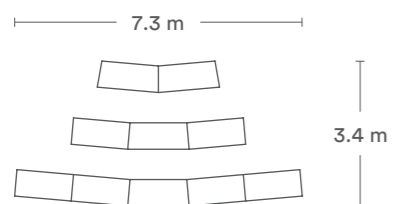

Glee in Training