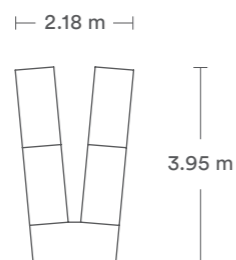

More Possibility

Glee in Conference

Meticulously designed for intensive and collaborative communication, thus the conference form creating synergy ideas and solutions within a group of colleagues. Extendable seat capacity is plausible, as needed. High flexibility to arrange in either open or close configuration per selection from varies sizes of table.

More Possibility

Glee in Meeting

With assorted shapes, innumerable configurations can be created. Set up and store the meeting table is easier. The excessive tables can be composed to serve other purposes in minutes, or nested to conserve space. Limitless possibilities to suit with each discussion layout, open - or close - type. Hexagon table allows creating "V" configuration that supports presentation and teleconference.