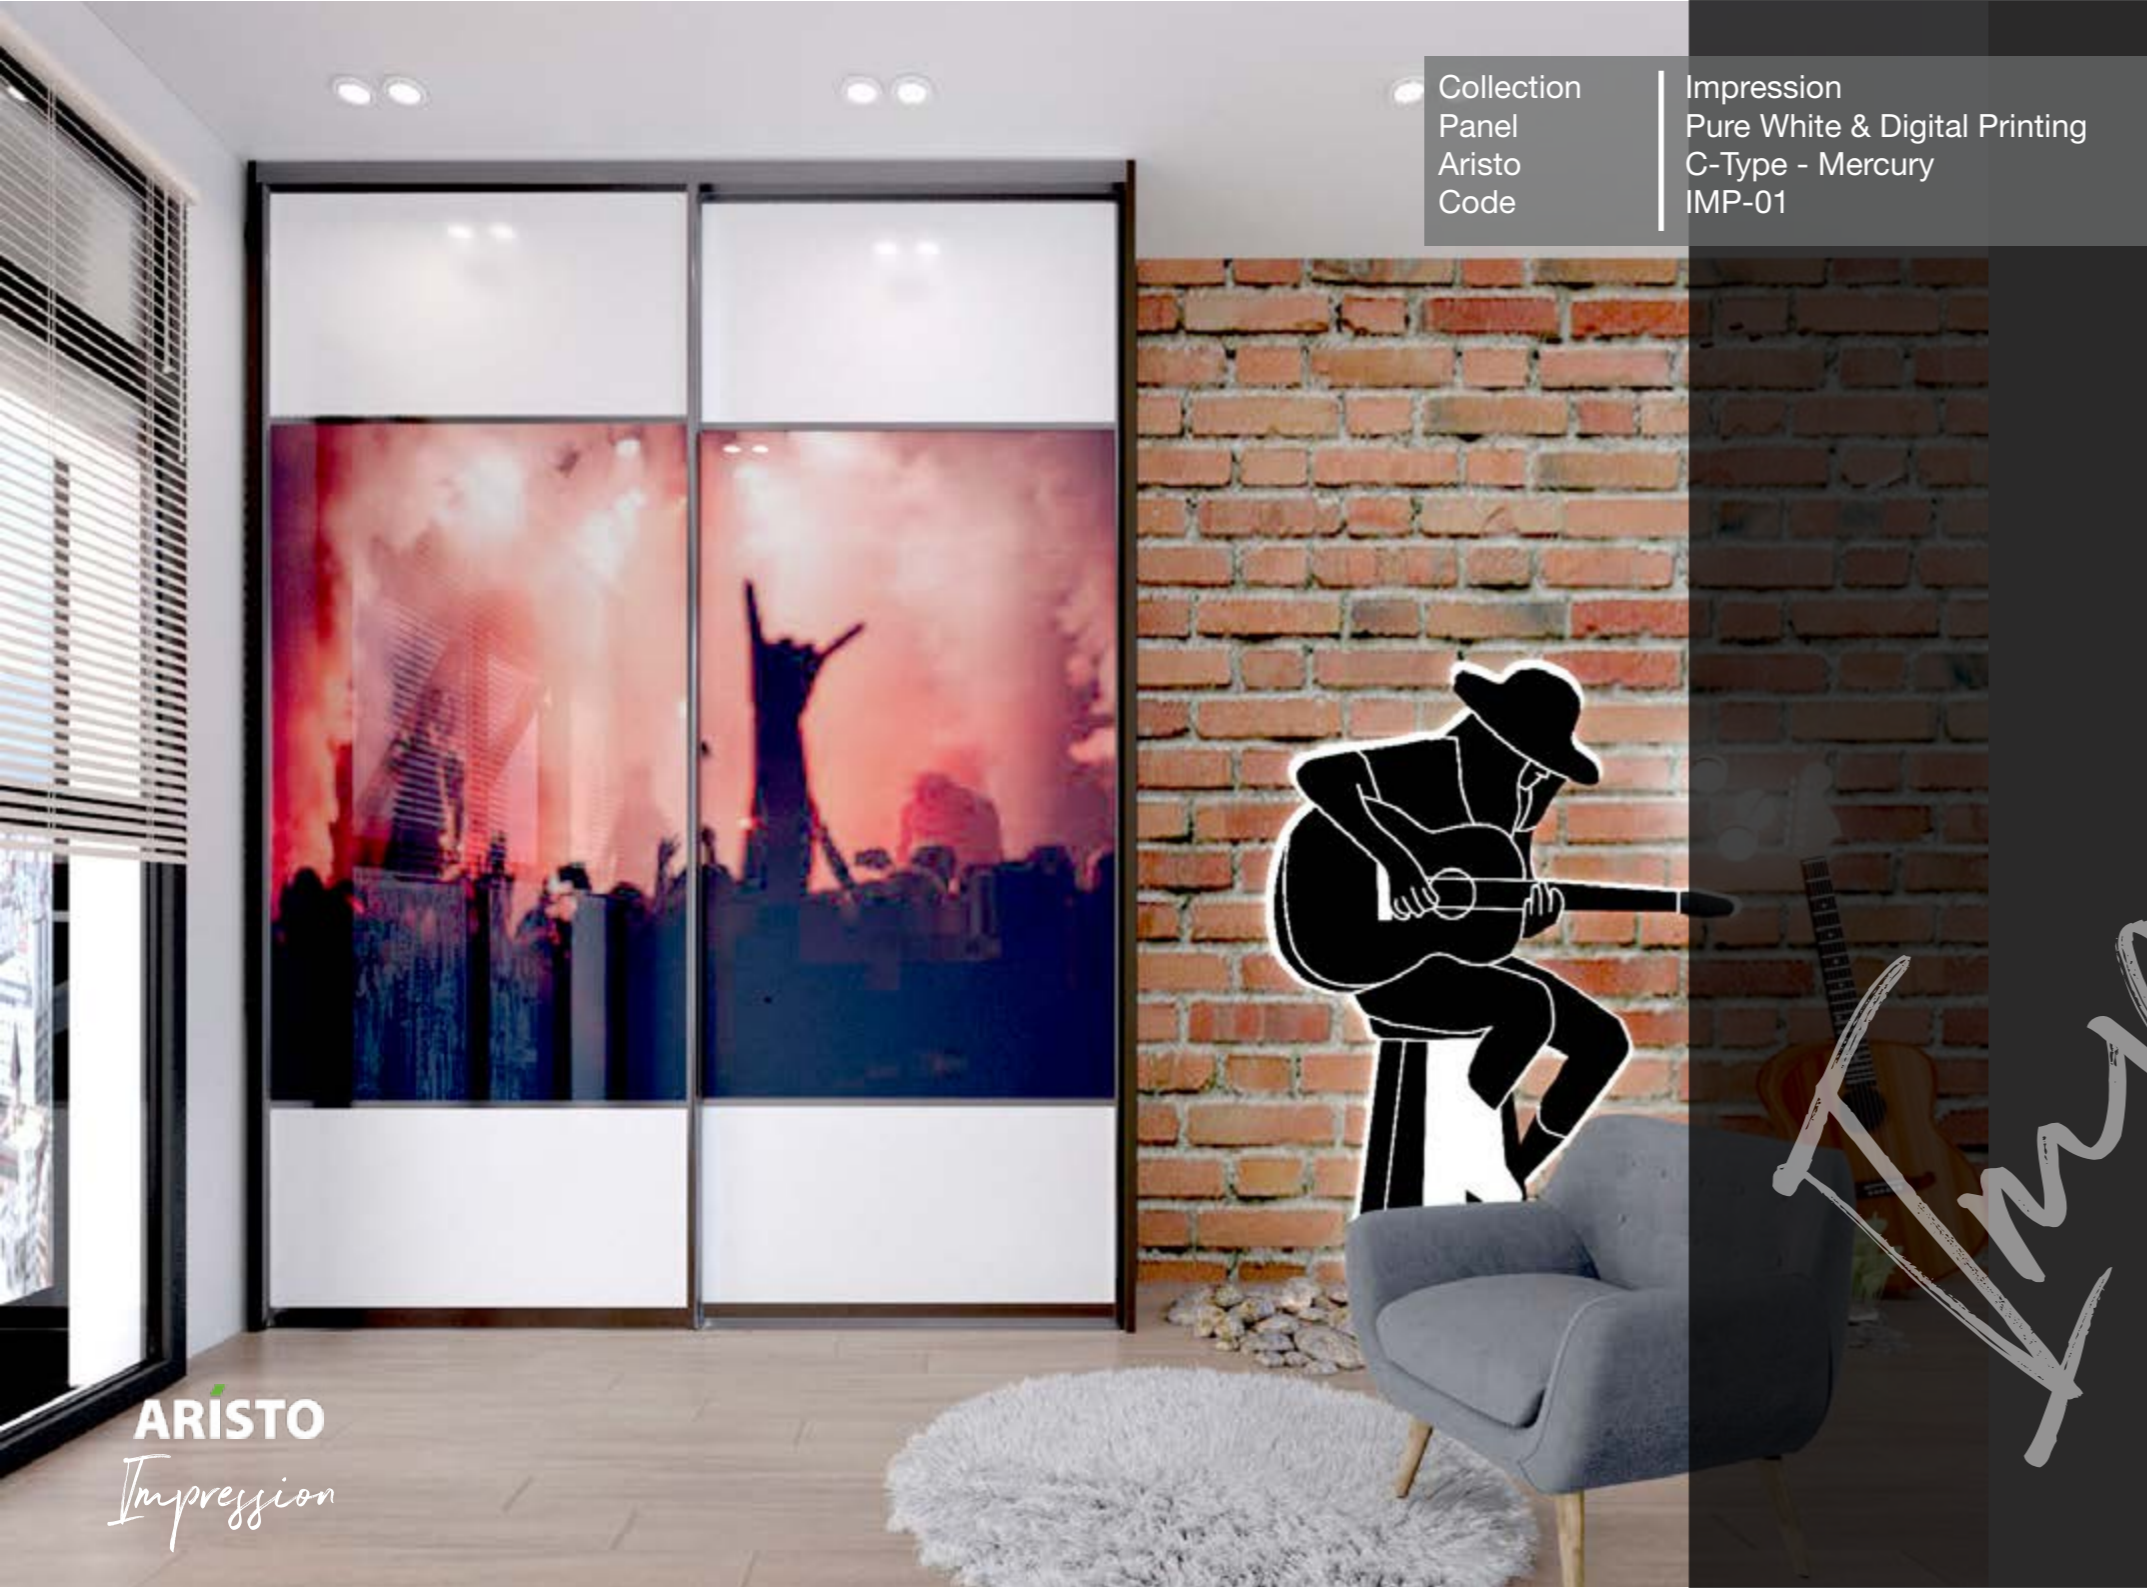

Collection
Panel
Aristo
Code

Impression
Pure White & Digital Printing
C-Type - Mercury
IMP-01

ARISTO
Impression