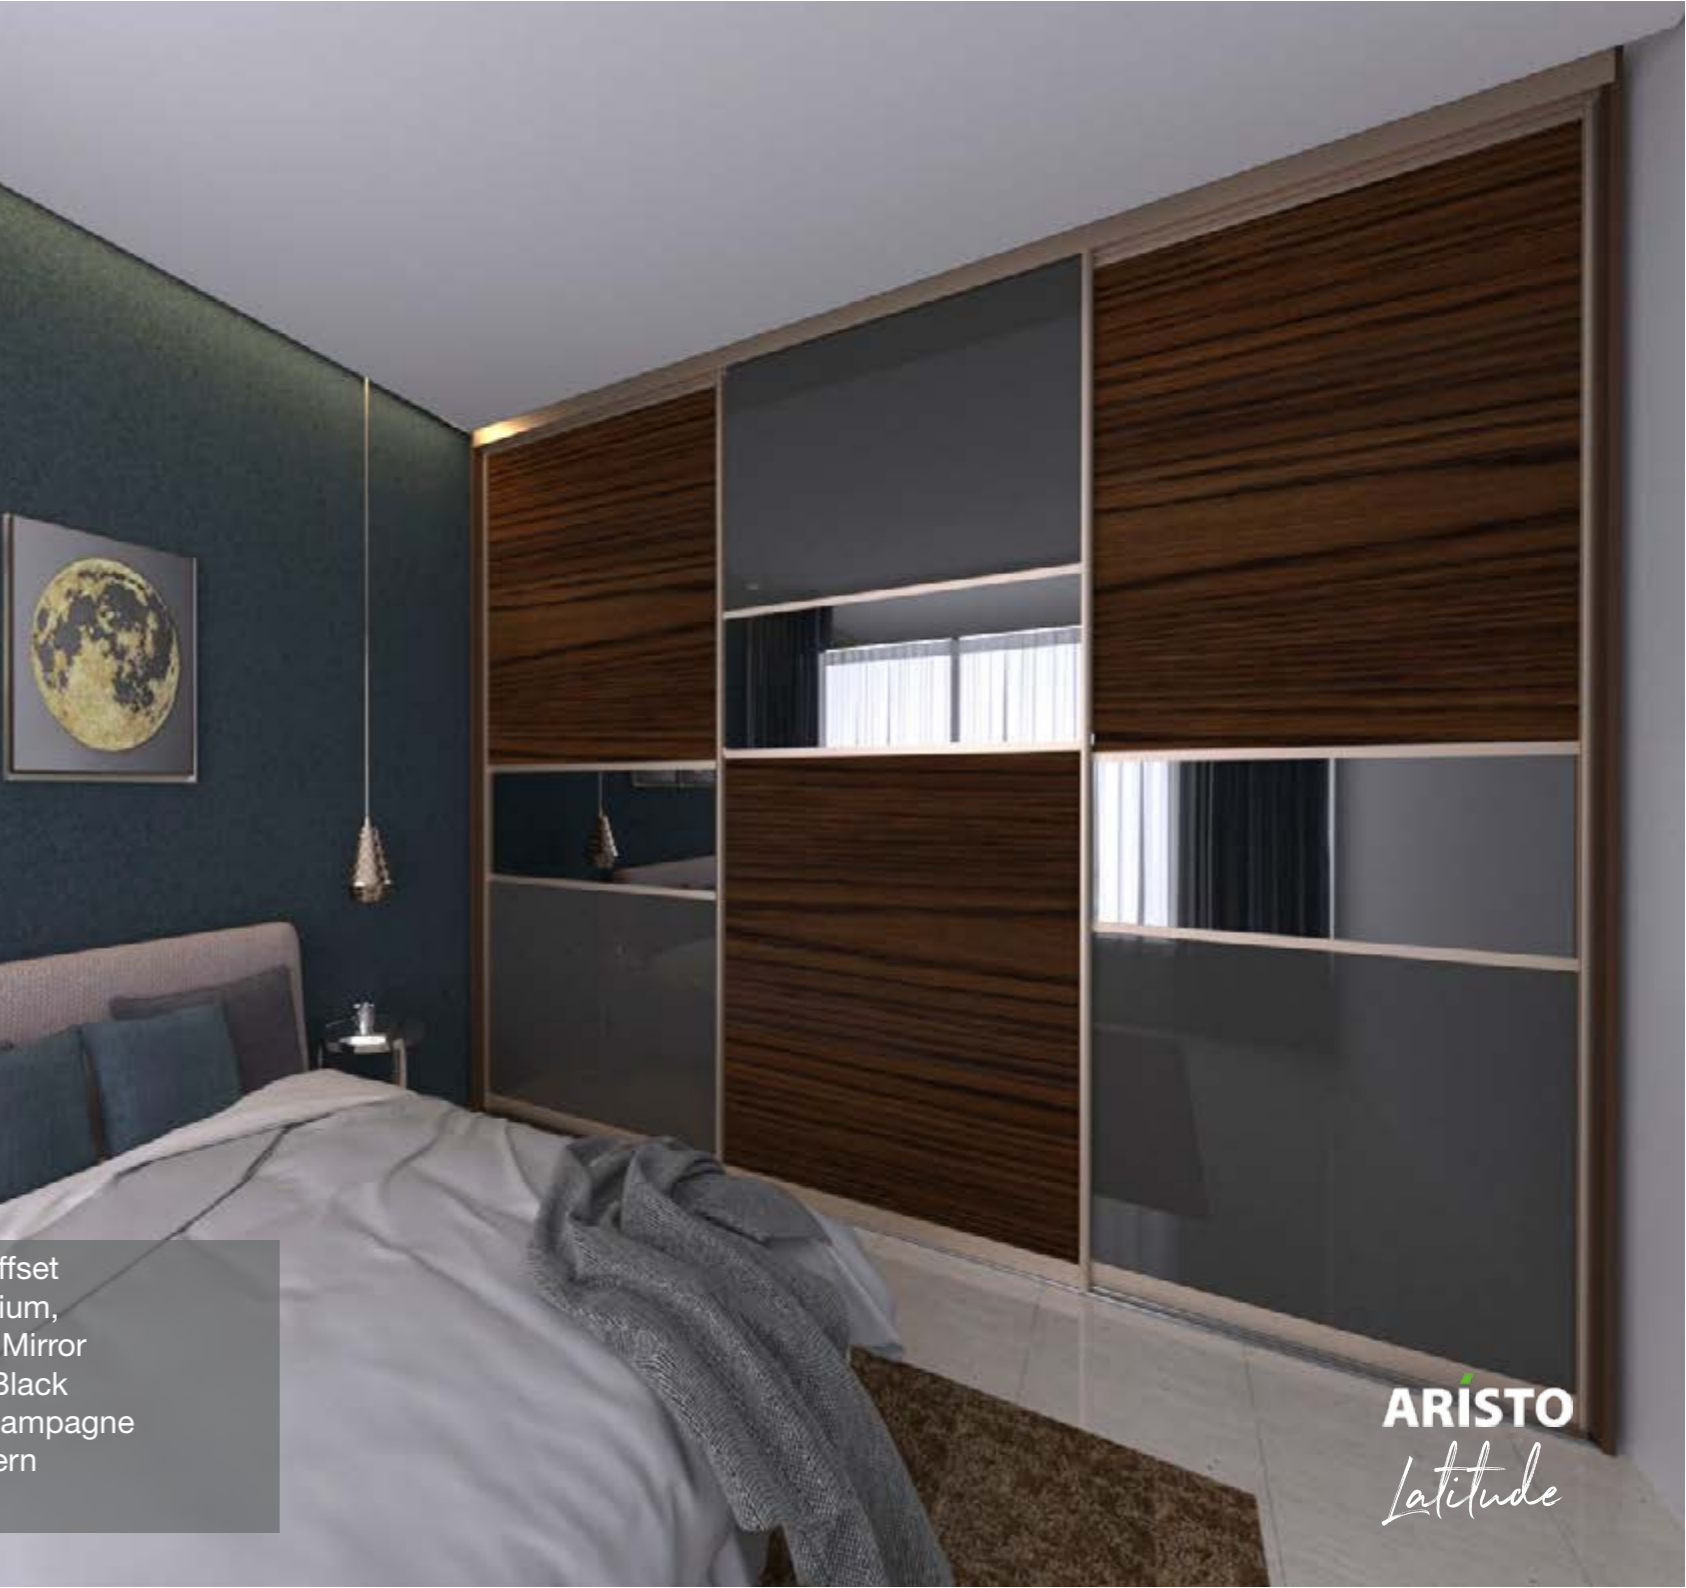

Collection
Panel

Aristo
Moodboard
Code

Latitude - Offset
Walnut Medium,
Grey Tinted Mirror
& Graphite Black
C-Type - Champagne
Rustic Modern
LAT-06