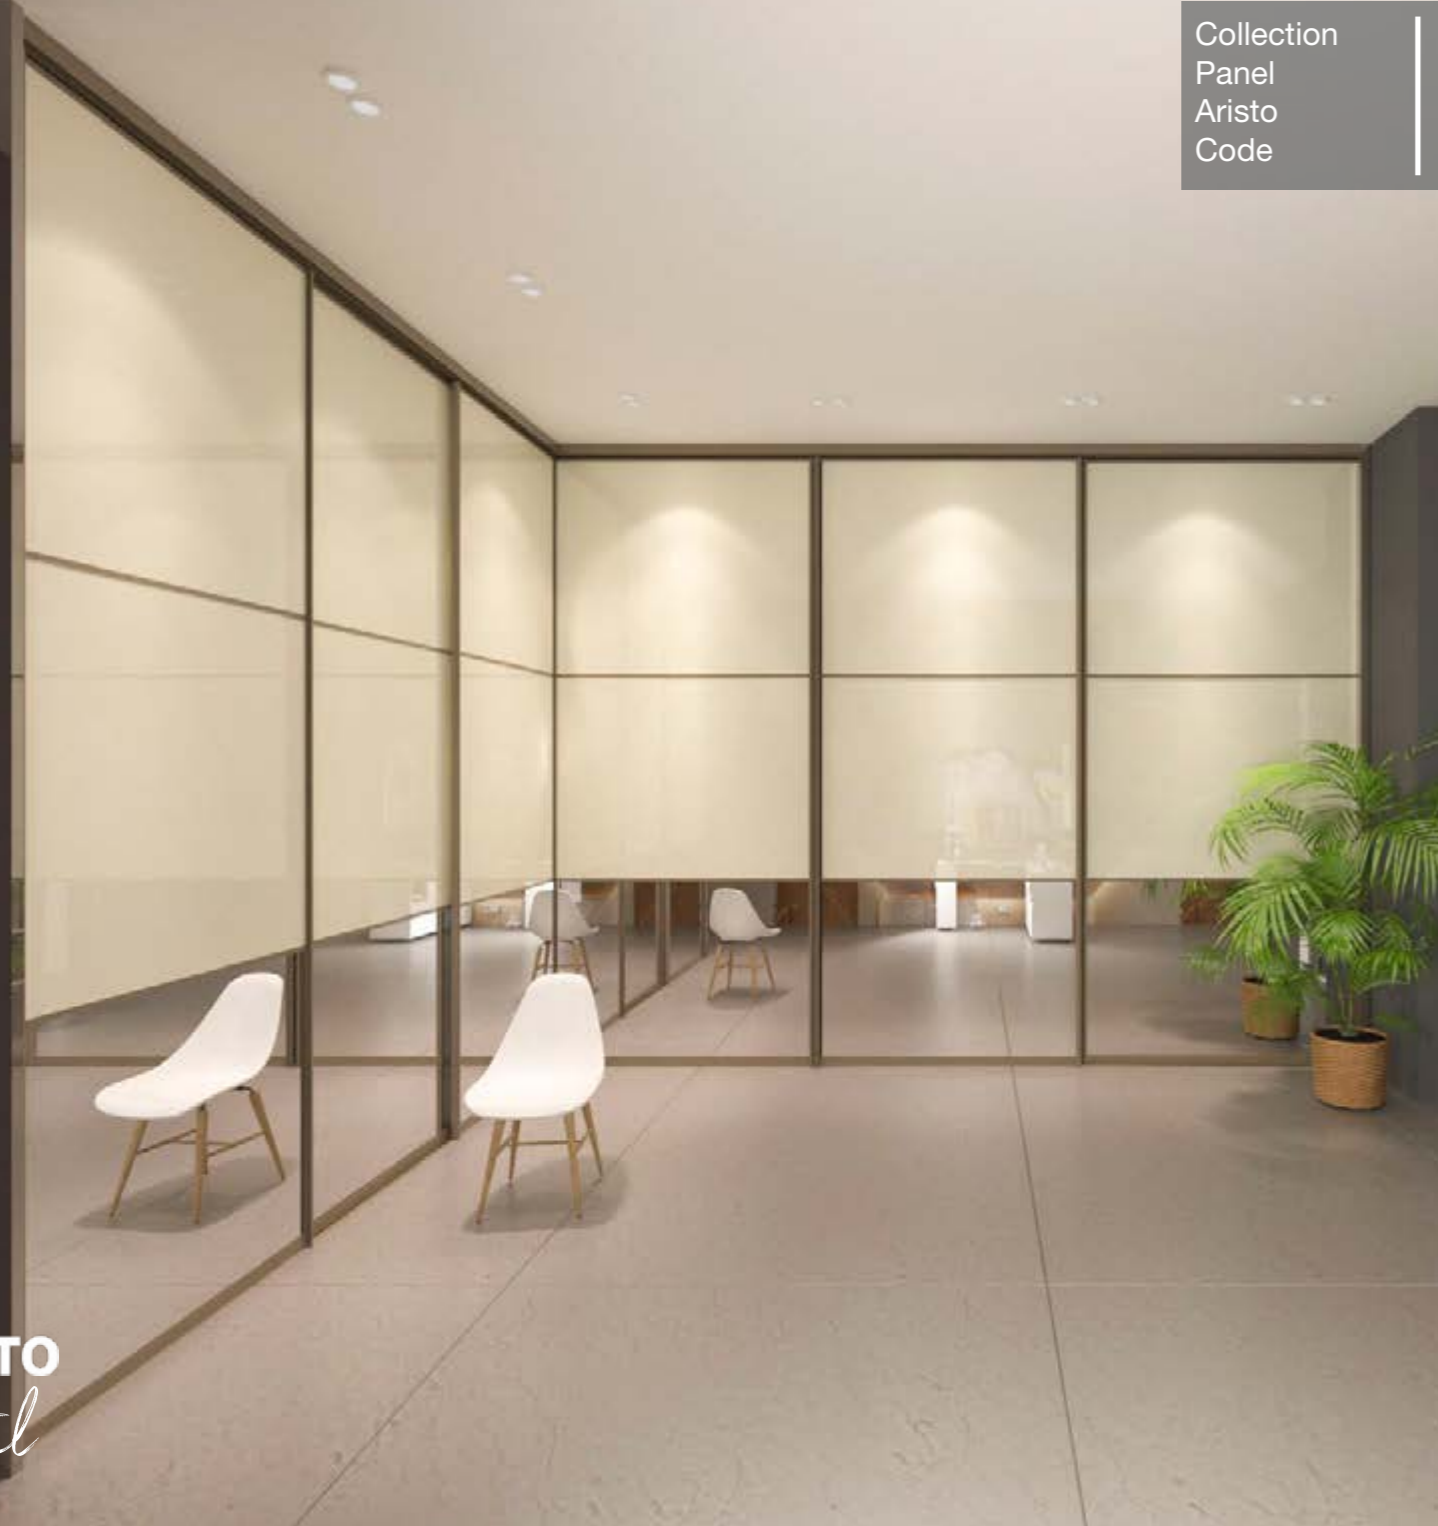

# CRYSTAL *Crystal*

| A design journey with just white and clear glass.  
Crystal clear designs.

Collection  
Panel  
Aristo  
Code

Crystal  
Double Cream & Plain Mirror  
C-Type - Champagne  
CRL-01

**ARISTO**  
*Crystal*