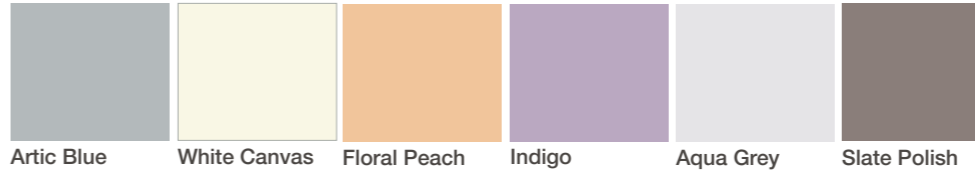

LITE LUXE

Version : 0.2

COLOURS

PROFILES

FINISHES

COMBINATION-1

COMBINATION-2

COMBINATION-3

COMBINATION-4

Lite Luxe

*All shades in the print are only indicative, please refer to the physical sample for exact shade match

*Metallics