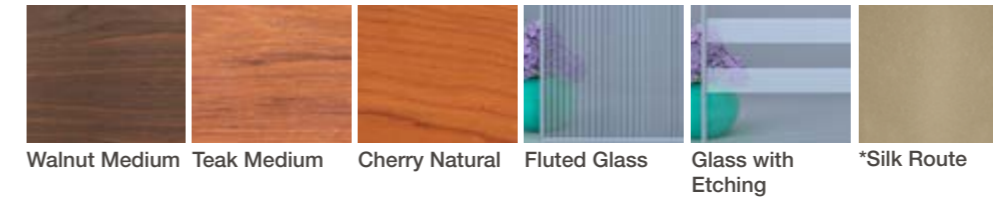

CRAFTED ELEGANCE

Version : 0.2

COLOURS

FINISHES

PROFILES

COMBINATION-1

COMBINATION-2

COMBINATION-3

COMBINATION-4

*All shades in the print are only indicative, please refer to the physical sample for exact shade match

Crafted Elegance

*Metallics