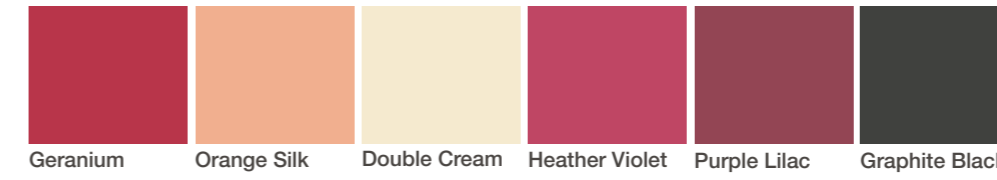

RETRO GLAM

COLOURS

FINISHES

PROFILES

COMBINATION-1

COMBINATION-2

COMBINATION-3

COMBINATION-4

Retro Glam

*All shades in the print are only indicative, please refer to the physical sample for exact shade match

*Metallics