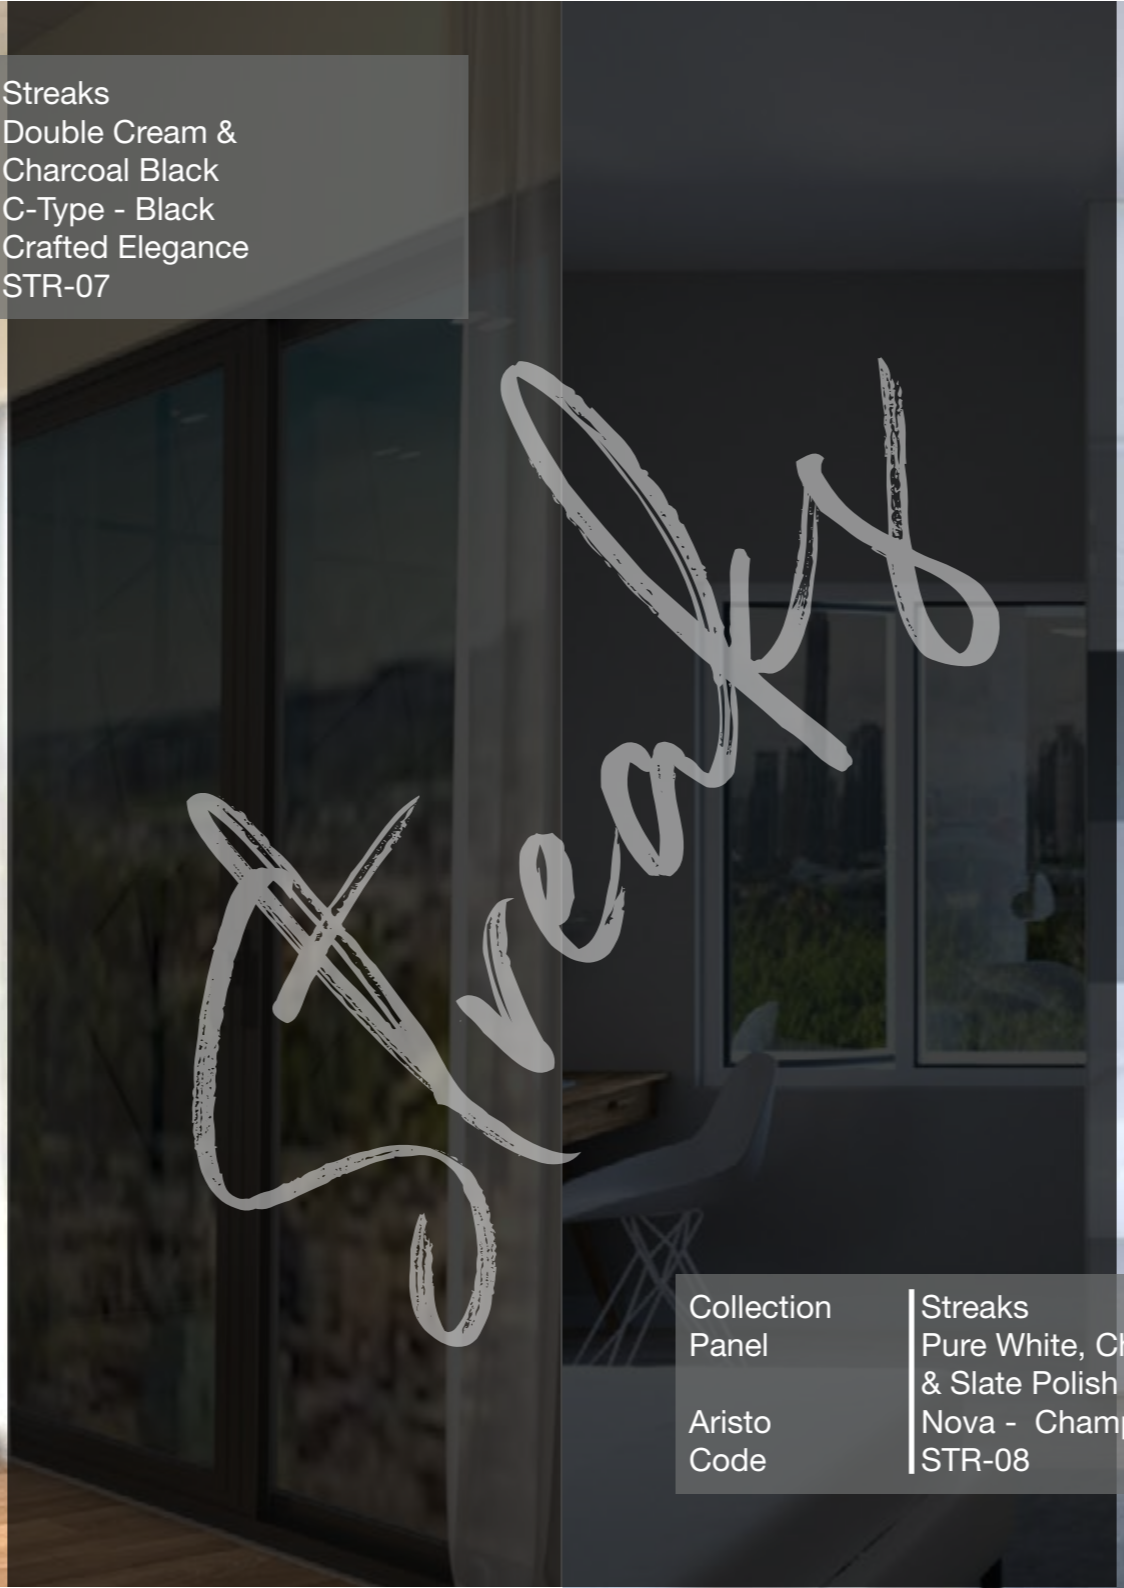

Collection
Panel

Aristo
Moodboard
Code

Streaks
Double Cream &
Charcoal Black
C-Type - Black
Crafted Elegance
STR-07