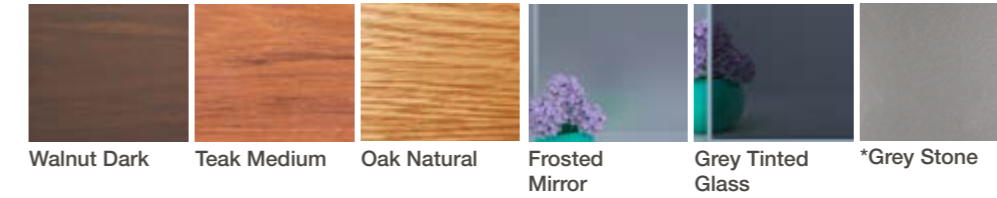

RETRO GLAM

COLOURS

FINISHES

PROFILES

COMBINATION-1

COMBINATION-2

COMBINATION-3

COMBINATION-4

Retro Glam

*All shades in the print are only indicative, please refer to the physical sample for exact shade match

*Metallics