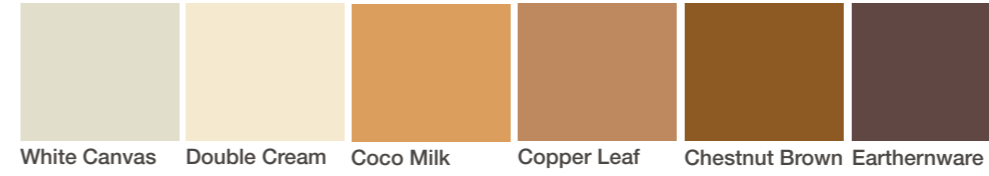

## COMBINATION-4

*Lite Luxe*

\*All shades in the print are only indicative, please refer to the physical sample for exact shade match

\*Metallics

## COLOURS