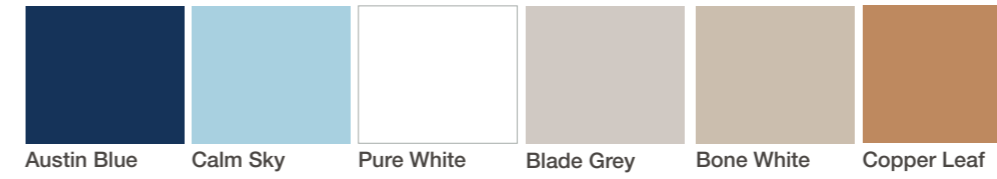

COTTAGE HOUSE

COLOURS

PROFILES

FINISHES

COMBINATION-1

COMBINATION-2

COMBINATION-3

COMBINATION-4

Cottage House

*All shades in the print are only indicative, please refer to the physical sample for exact shade match

*Metallics