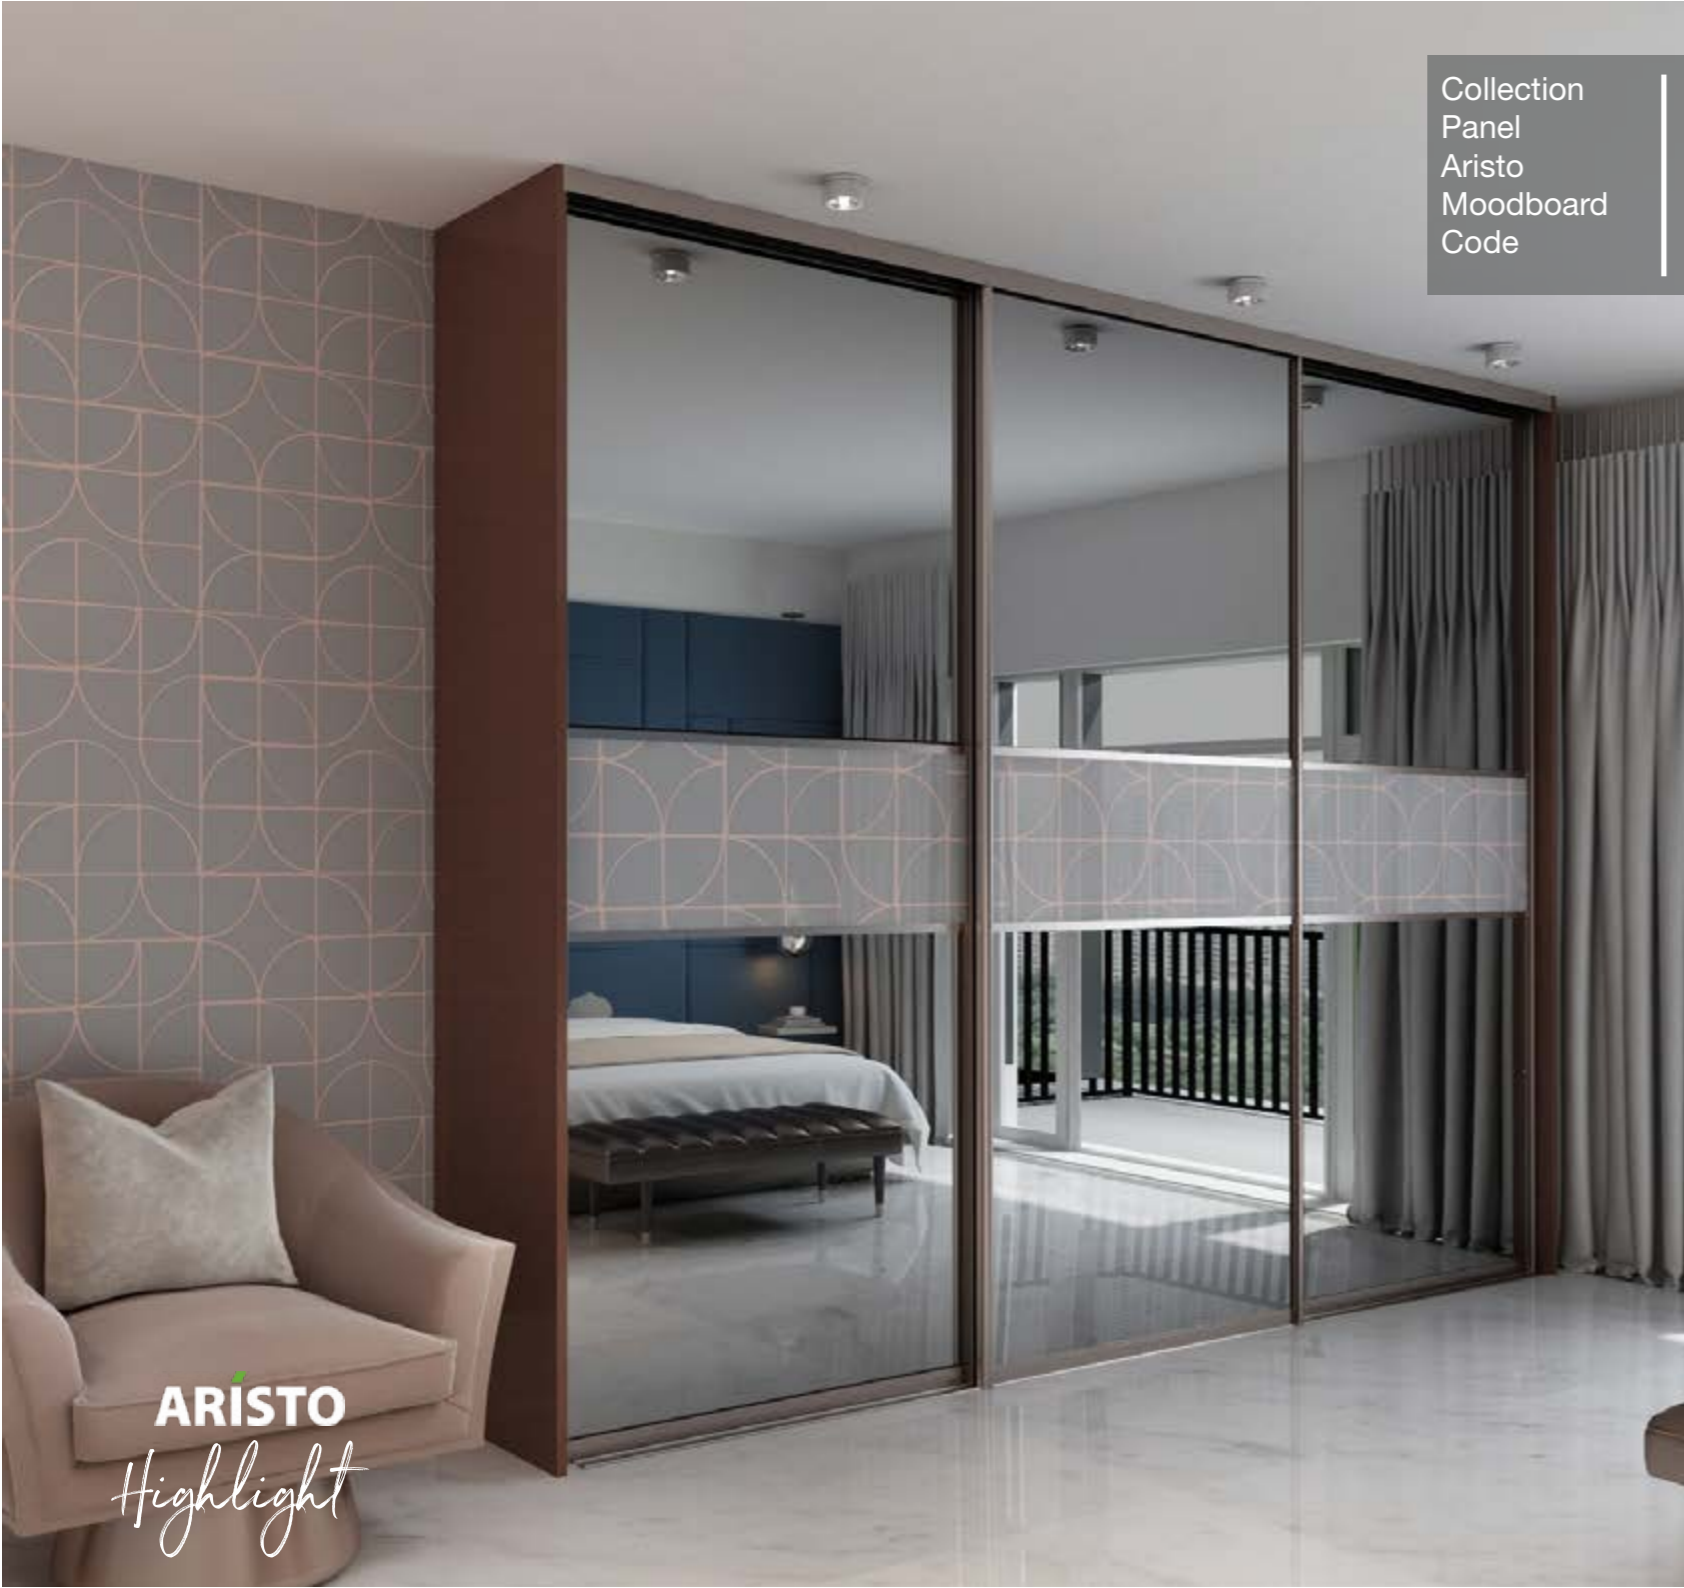

Collection
Panel
Aristo
Moodboard
Code

Highlight
Grey Tinted Mirror & Wallpaper
C-Type - Champagne
Quiet Blush
HGH-03