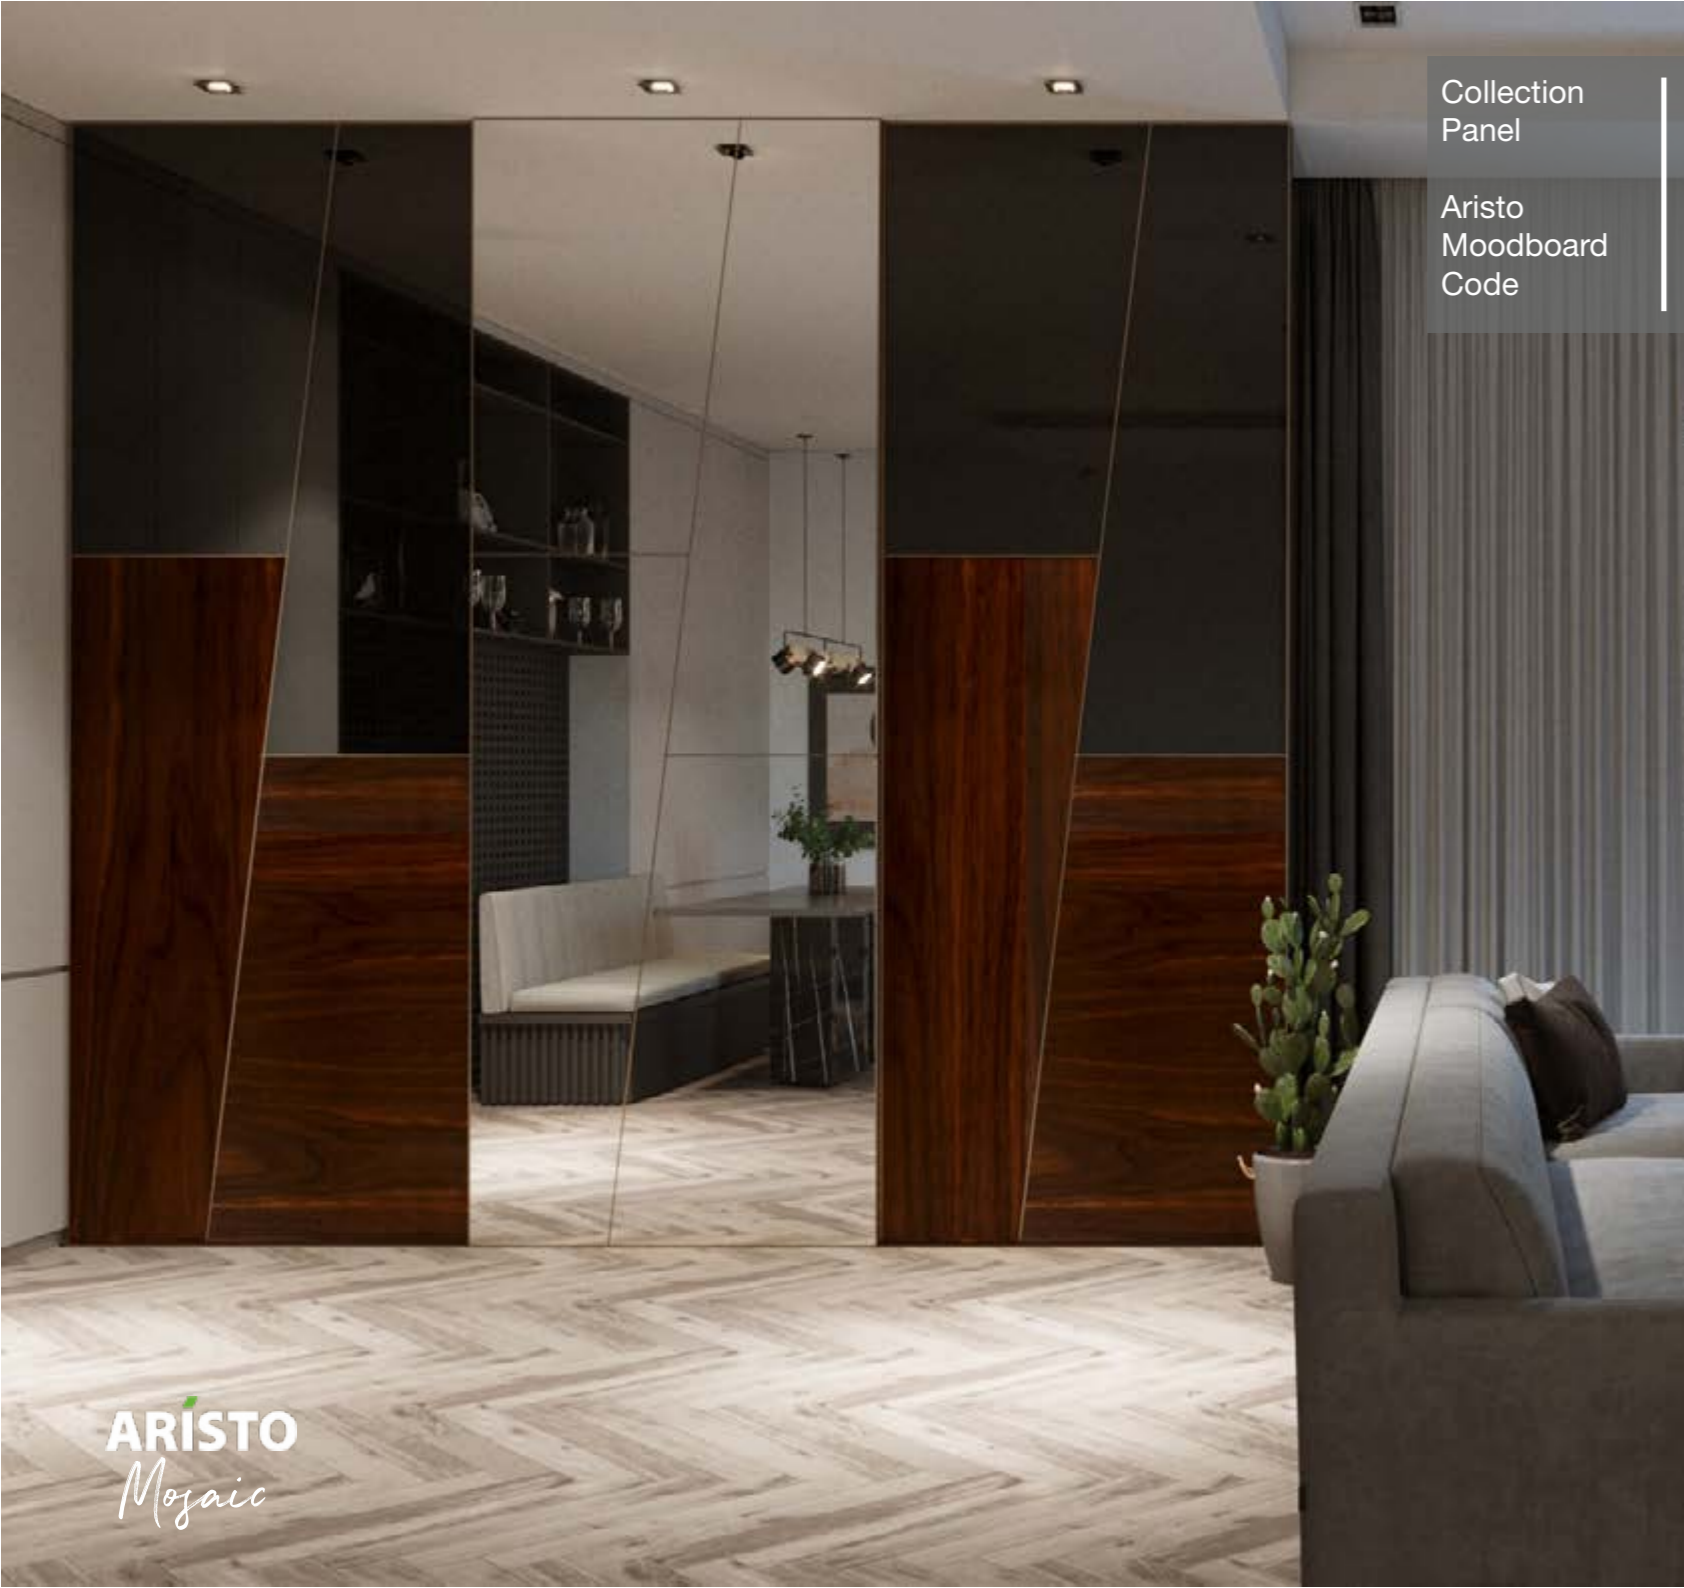

Collection
Panel

Aristo
Moodboard
Code

Mosaic
Walnut Medium,
Graphite Black & Plain Mirror
Nova - Champagne
Rustic Modern
MSC-05

Mosaic

ARISTO
Mosaic