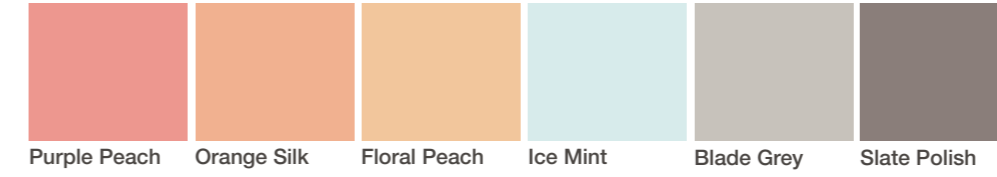

QUIET BLUSH

COLOURS

PROFILES

FINISHES

COMBINATION-1

COMBINATION-2

COMBINATION-3

COMBINATION-4

Quiet Blush

*All shades in the print are only indicative, please refer to the physical sample for exact shade match