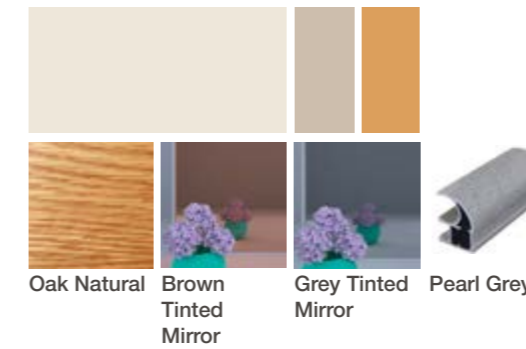

COMBINATION-1