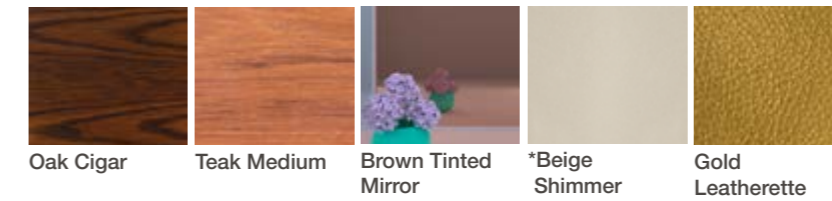

GLAM CHIC

COLOURS

FINISHES

PROFILES

COMBINATION-1

COMBINATION-2

COMBINATION-3

COMBINATION-4

Glam Chic

*All shades in the print are only indicative, please refer to the physical sample for exact shade match

*Metallics