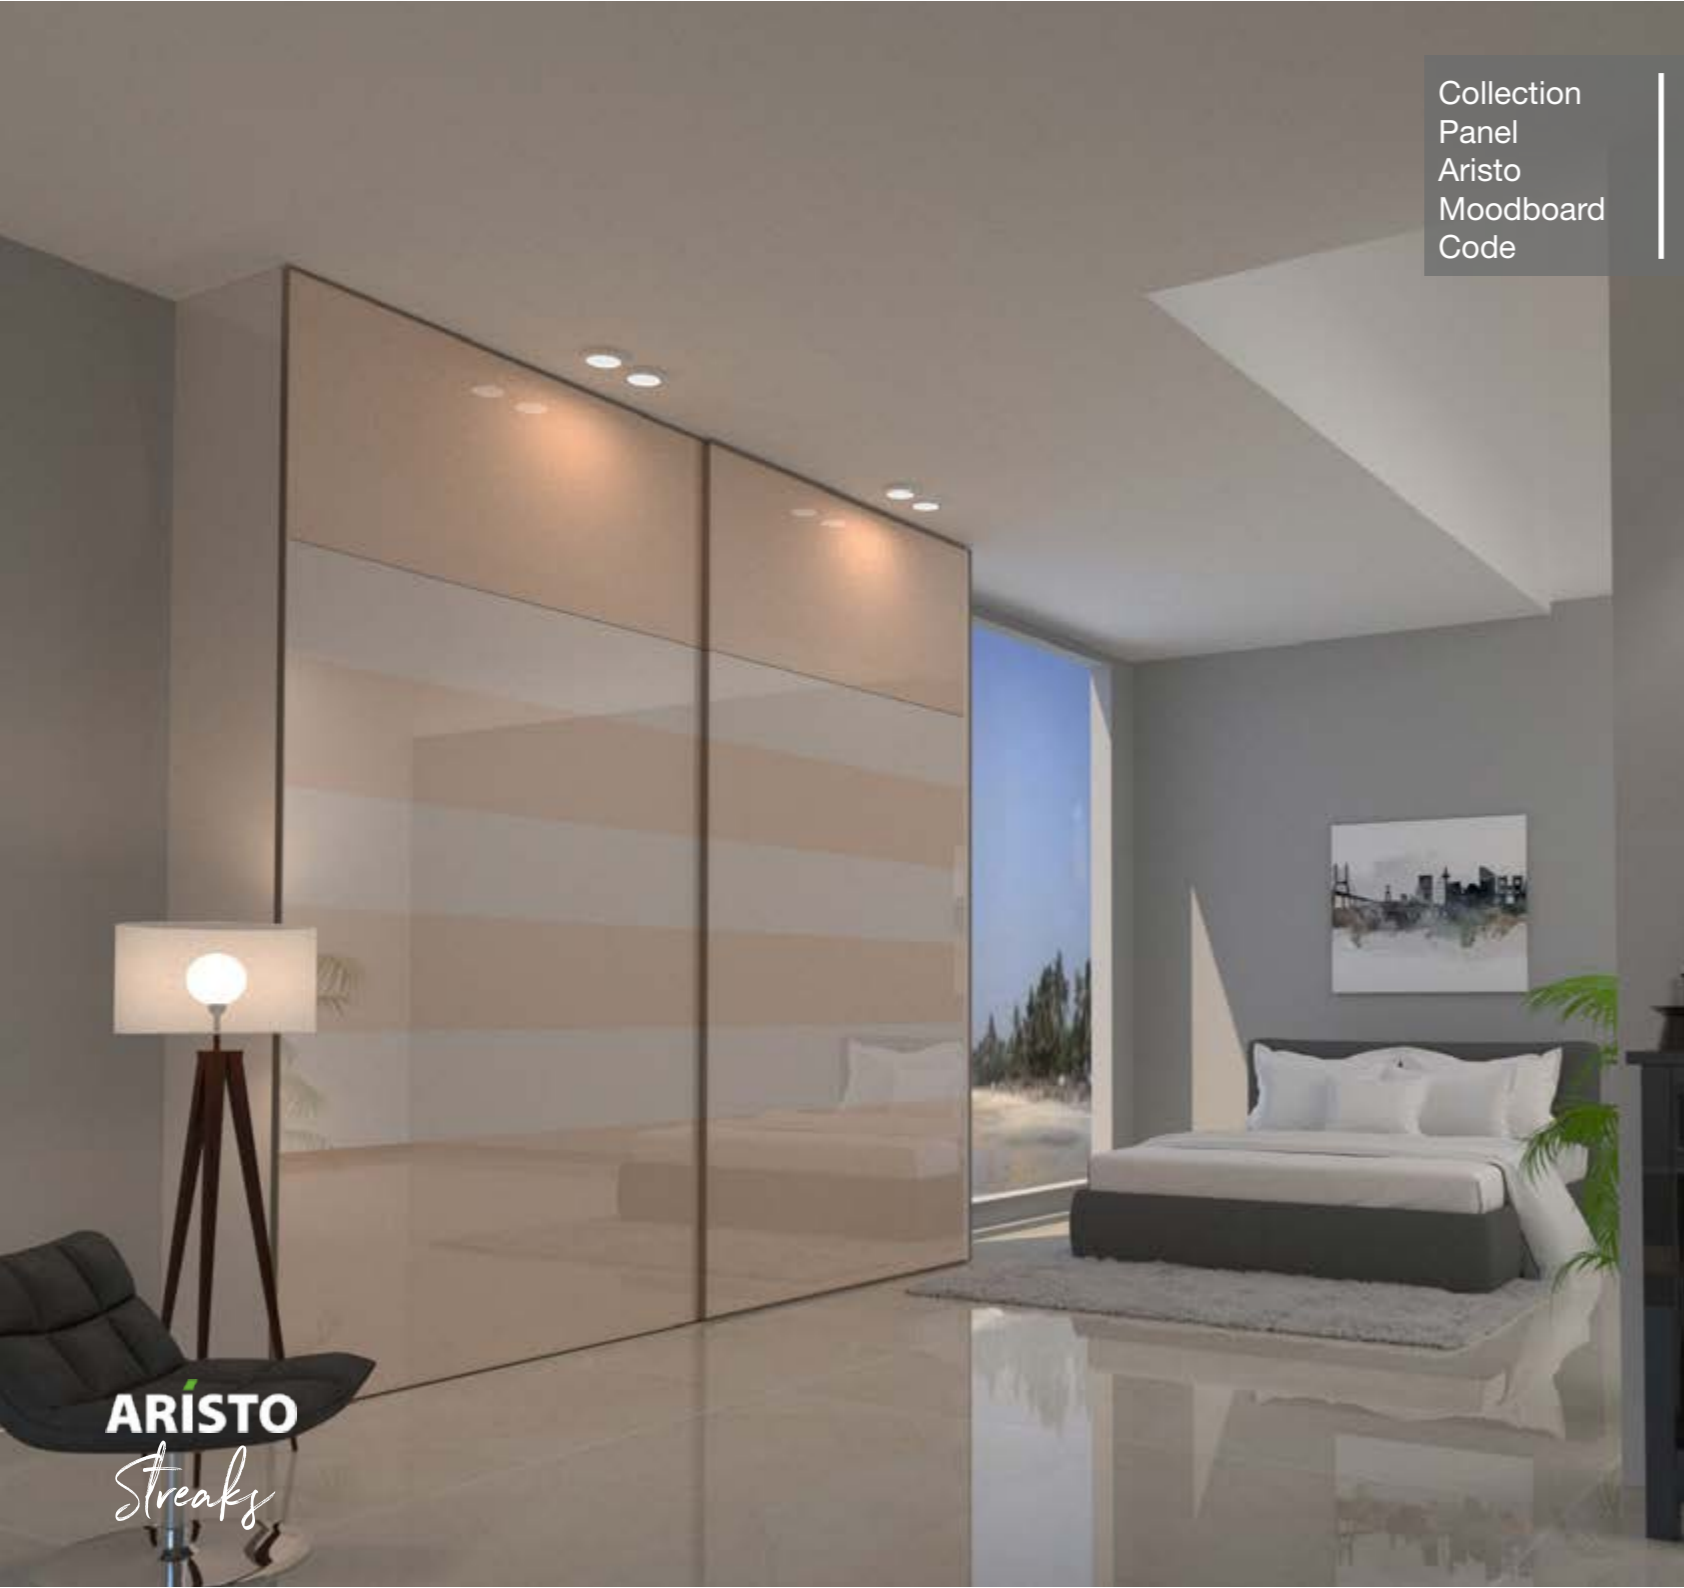

Collection  
Panel  
Aristo  
Moodboard  
Code

Streaks  
Floral Peach & Aqua Grey  
Nova - Champagne  
Lite Luxe  
STR-05