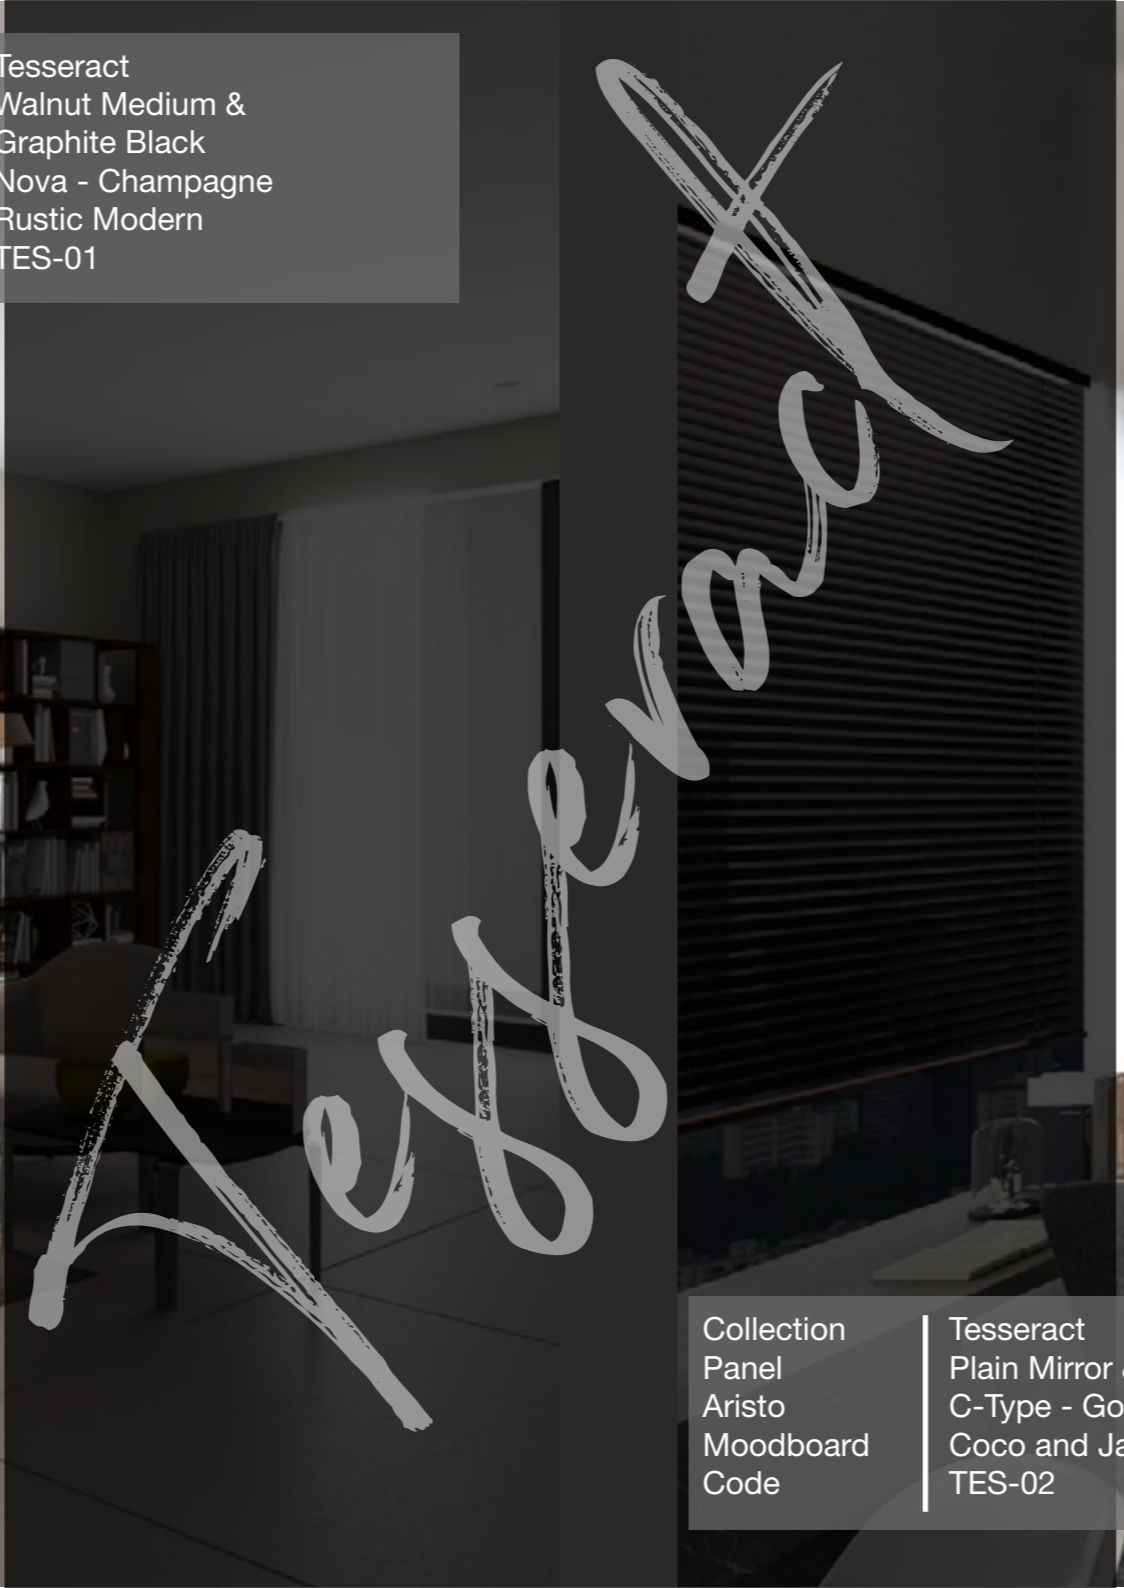

Collection Tesseract
Panel Walnut Medium & Graphite Black
Aristo Nova - Champagne
Moodboard Rustic Modern
Code TES-01

ARISTO
Tesseract

Tesseract

Collection Tesseract
Panel Plain Mirror & Coco Milk
Aristo C-Type - Gold
Moodboard Coco and Jasmine
Code TES-02

ARISTO
Tesseract