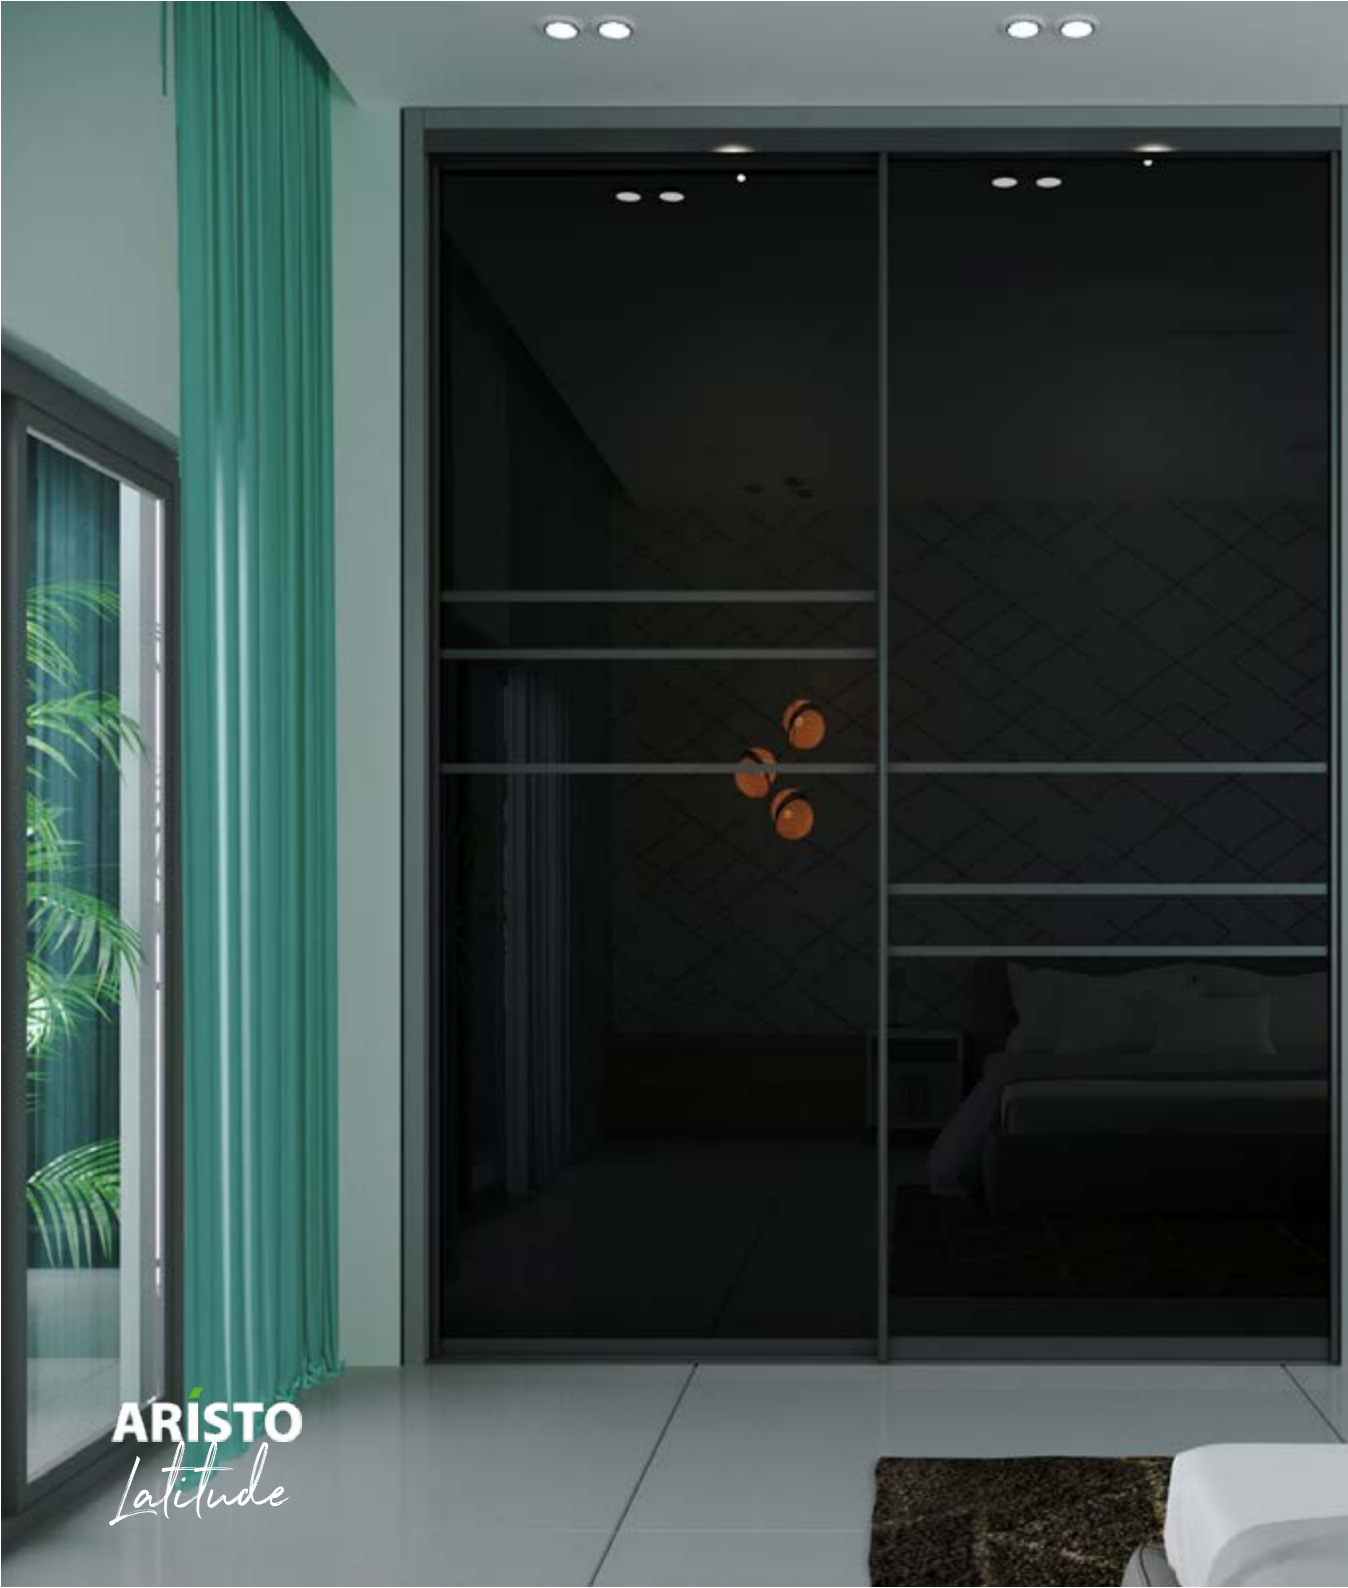

Collection
Panel
Aristo
Moodboard
Code

Latitude - Offset
Graphite Black
C-Type - Pearl Grey
Saltwater
LAT-07

Latitude

Collection
Panel
Aristo
Moodboard
Code

Latitude - Offset
Walnut Medium, Double Cream,
Plain Mirror & Silk Route
Nova - Champagne
Crafted Elegance
LAT-08