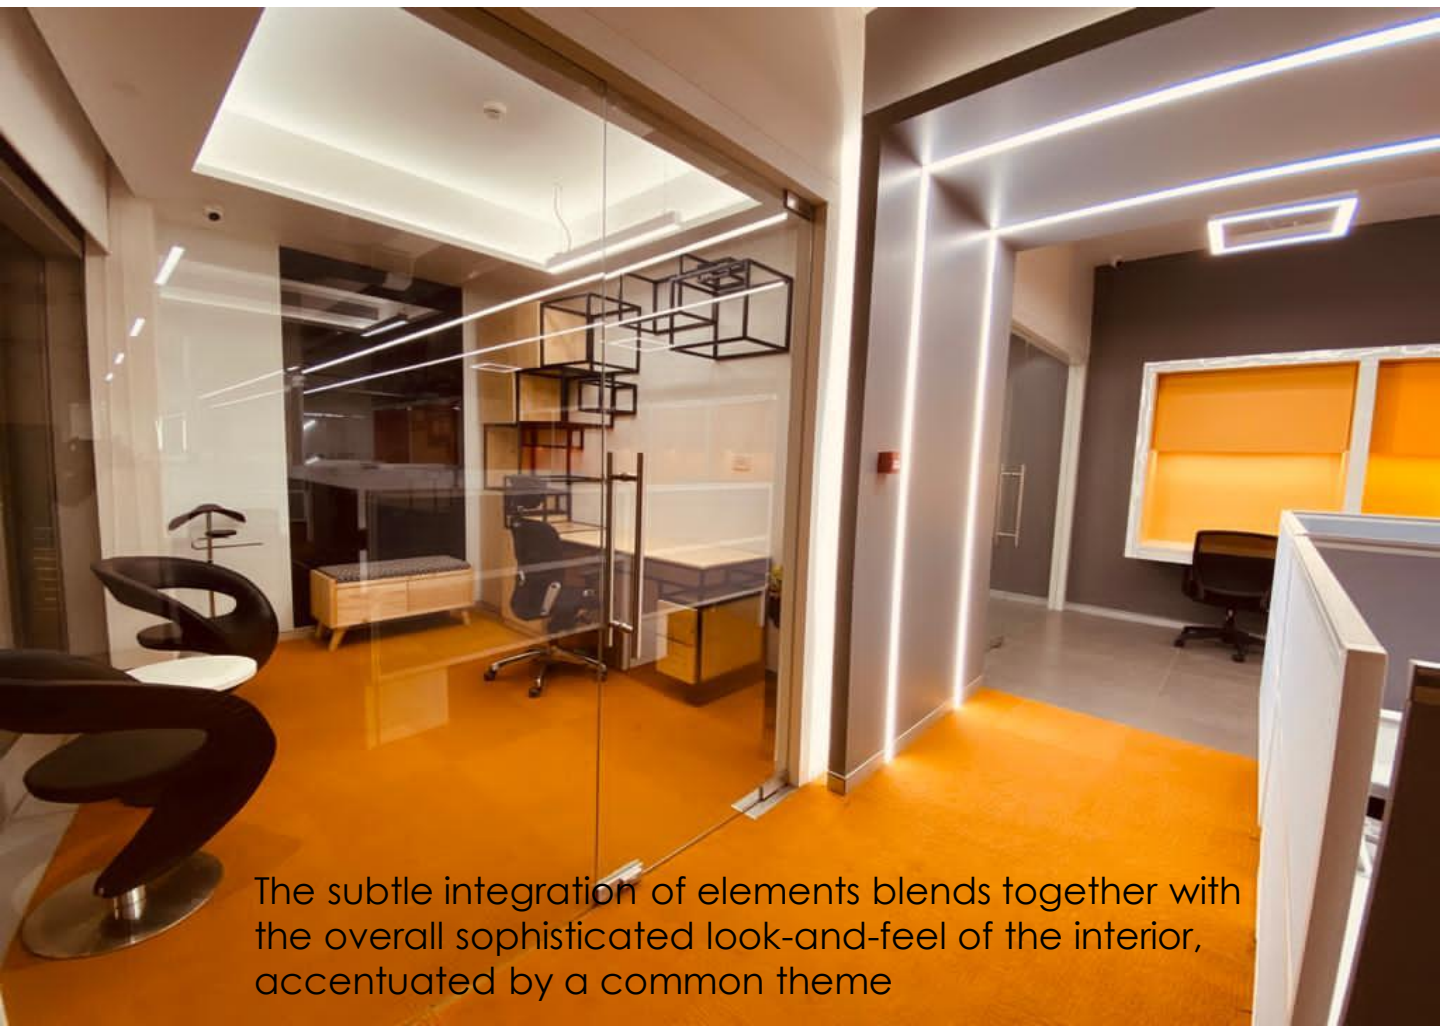

Palette is used carefully to bring drama to monochrome interior using spectrum of shades. The design's painstaking attention to detail and finish is at its most impressive output.

Using immersive workplace experiences to inspire original content

Replicating vibrancy of InCreds culture in a poetic way

Bringing multicultural spirit of the brand to life through variety of seating's

Creating new behaviors to activate a cultural transformation

The subtle integration of elements blends together with the overall sophisticated look-and-feel of the interior, accentuated by a common theme