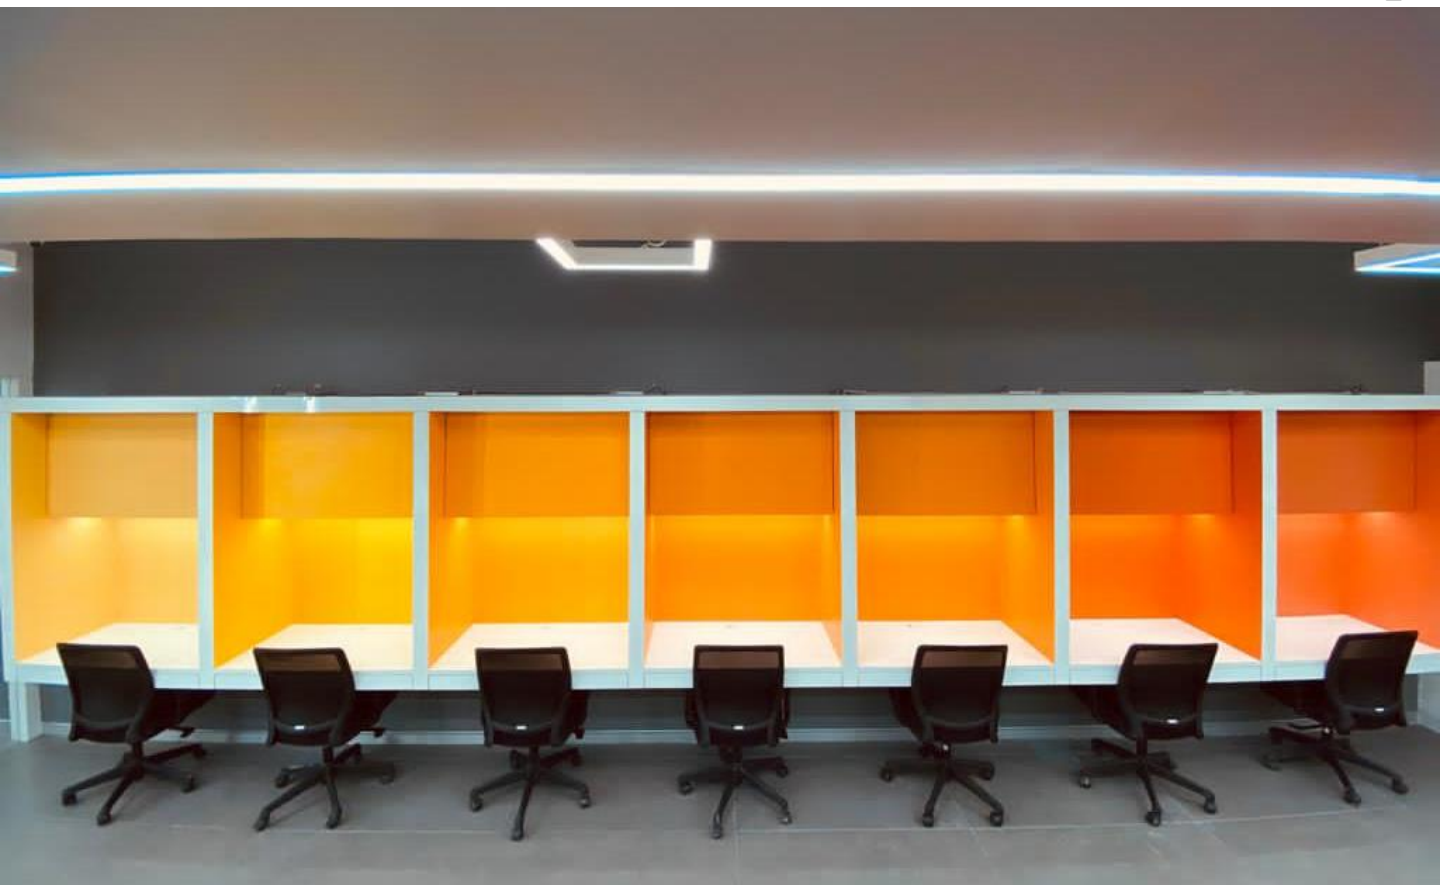

Creating a distinct reflection of the brand with **Monochrome** concept

Project Brief

Location	The Capital, BKC, Mumbai
Headcount (nos.)	75
Area (sqft)	4,000
Client	InCred Capital
Project Completion	November 2020
Project Cost (inr)	10 Mn

Palette is used carefully to bring drama to monochrome interior using spectrum of shades. The design's painstaking attention to detail and finish is at its most impressive output.

Using immersive workplace experiences to inspire original content