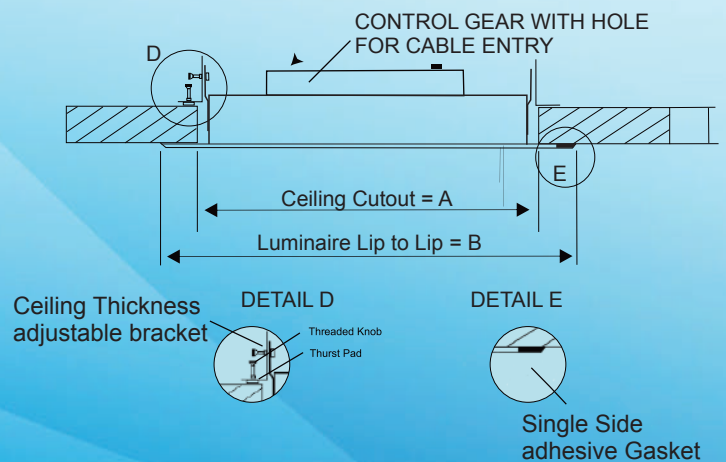

Technical Drawing

FEATURE

CRCA Sheet Metal Housing
PUF Panel High Adjustment
IP65 From Front side
LM 80 APPROVED LED
HIGH CRI > 80
CCT COLOR AVAILABLE
Monochromatic/3000K/5700K/6500K
Single CCT & DUAL CCT in one fixture available
HIGH POWER FACTOR